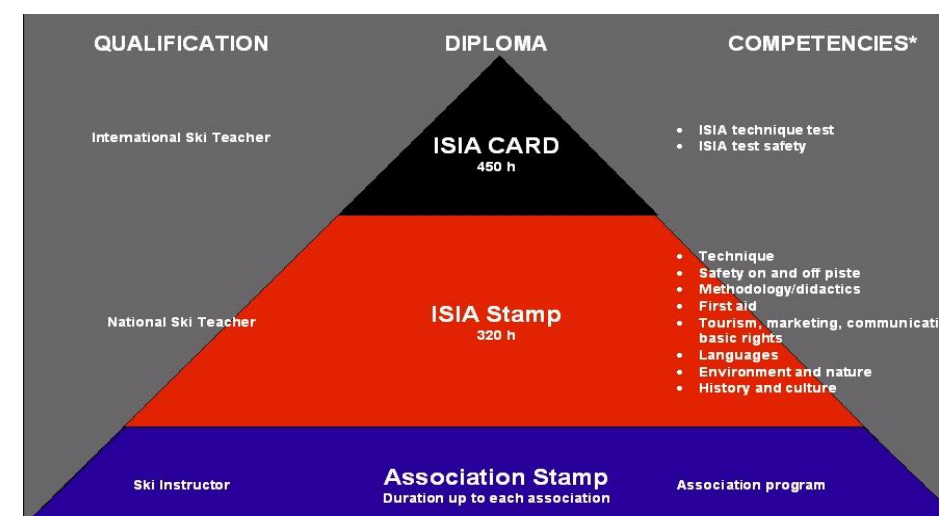

ISIA Qualification list 2016-17

European Nations and EU Member Nations

NB: *ISIA Card* is the Top Competence Level

ISIA Card - Assigned to an ISIA Qualified Teacher having fulfilled an education pathway recognised by ISIA matching the ISIA Performance Level 3 as defined by the ISIA Minimum Standard, latest edition.
Printed on the verso of the National Membership card identifying the ISIA Member Association the Teachers is belonging to, it carries the current year ISIA Stamp and the Ski Teacher ID Nr. as from the ISIA International Database.
To be valid **MUST** be signed by the holder.

ISIA Stamp - Numbered, indicating the current season year.
Assigned to an ISIA Qualified Teacher having fulfilled an education pathway recognised by ISIA matching the ISIA Performance Level 2 as defined by the ISIA Minimum Standard, latest edition.
The stamp has to be placed on the National Membership card identifying the ISIA Member Association the Teachers is belonging to.

*For further info on Competencies criteria see ISIA minimum standard