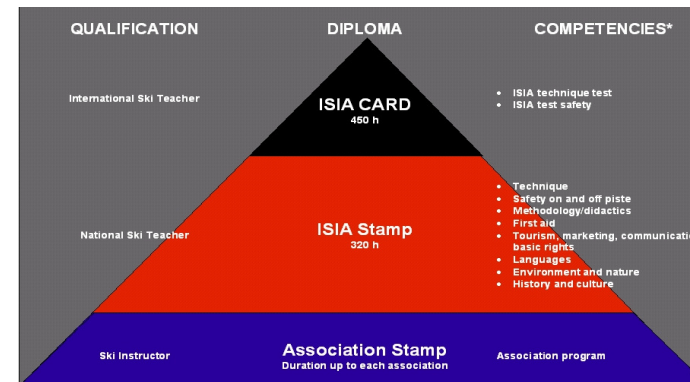

ISIA Card - Assigned to an ISIA Qualified Teacher having fulfilled an education pathway recognised by ISIA matching the ISIA Performance Level 3 as defined by the ISIA Minimum Standard, latest edition. Printed on the verso of the National Membership card identifying the ISIA Member Association the Teachers is belonging to, it carries the current year ISIA Stamp and the Ski Teacher ID Nr. as from the ISIA International Database.

ISIA Stamp - Numbered, indicating the current season year. Assigned to an ISIA Qualified Teacher having fulfilled an education pathway recognised by ISIA matching the ISIA Performance Level 2 as defined by the ISIA Minimum Standard, latest edition. The stamp has to be placed on the National Membership card identifying the ISIA Member Association the Teachers is belonging to.